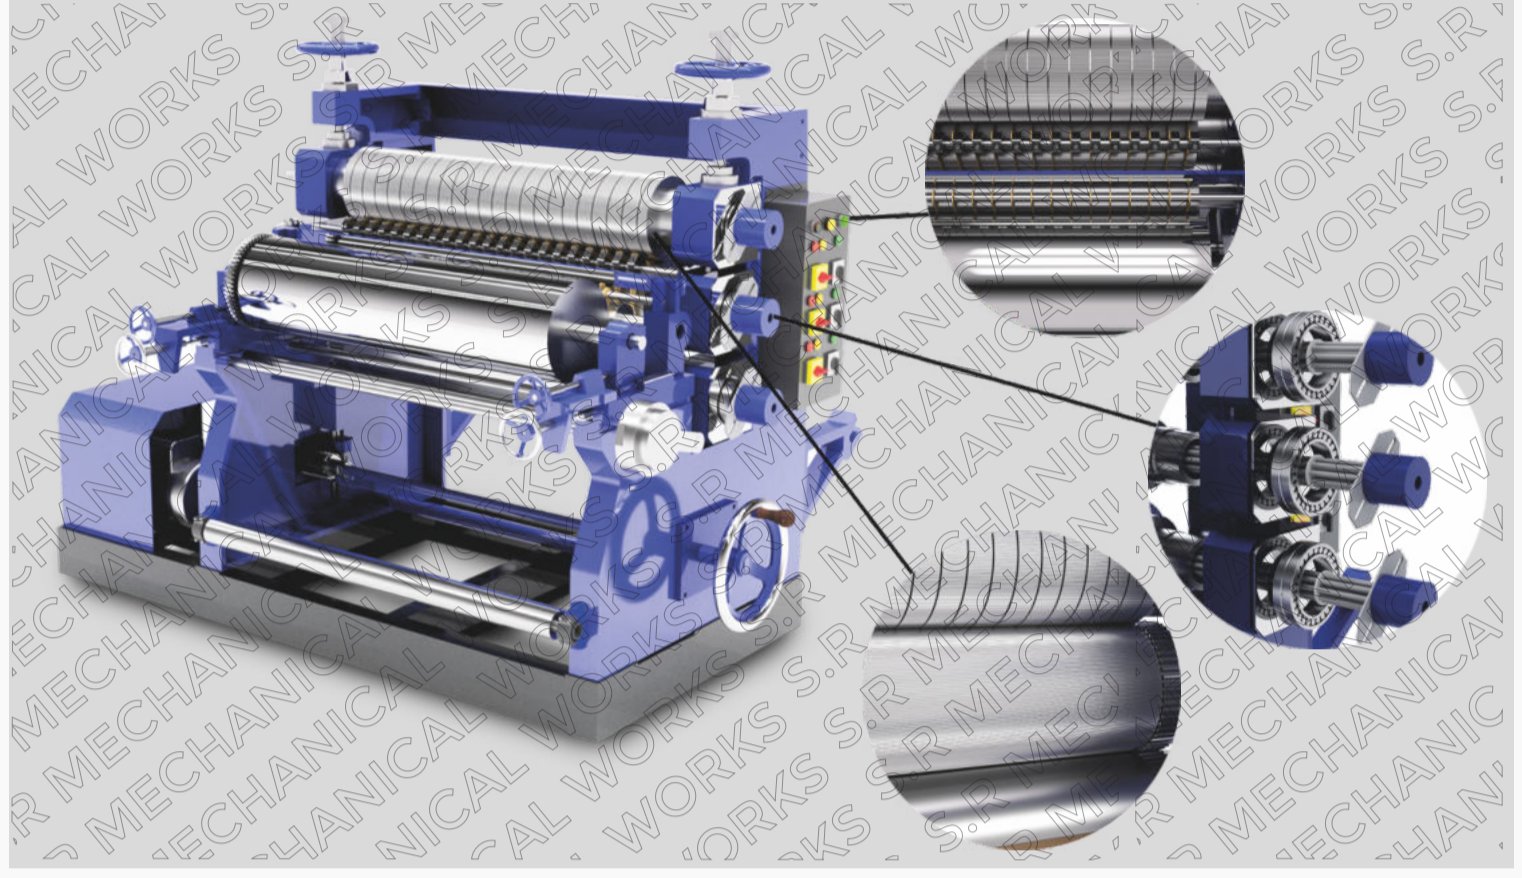

VERTICAL TYPE CORRUGATION MACHINE

Machine Specification

Size	32"	32"	45"	52"	62"
Motor H.P.	2.0	3.0	3.0	5.0	7.5
Heating load (KW)	13	15	18	18	21
Output RE/PM	50	50	50	50	50

This is another corrugation machine which is also efficient and productive, The flute rolls are perfectly there by given an even impression of the board manual operated twin shaft reel stand with to unwinding shaft are provided with machine. High machine is sturdy in construction simple to operate and easy in handling.

Hydraulic Reel Stand Has Been Equipped With Branded Electrical, Siemens, And Mechanical Components Providing Maximum Efficiency & Minimum Downtime.

VALUE FOR MONEY

We Deliver Quality High - End Product That Are Quite Affordable And Will Not Let Cost Become A Major Factor While Setting Up Your Desired Board Plant.

ROBUST ENGINEERING

Built From High - Quality Components, This Machine is Designed to Work For Countless Hours Without Compromising With The Plant Performance And Speed.

MINIMUM CHANGEOVER TIME

High Quality A grade C.I casting is used Branded electricals like Siemens, Heavy electro magnetic clutch Laser sensors & Shafts, double helical steel gears both inside and outside & Mechanical components providing maximum efficiency & Minimum Downtime.