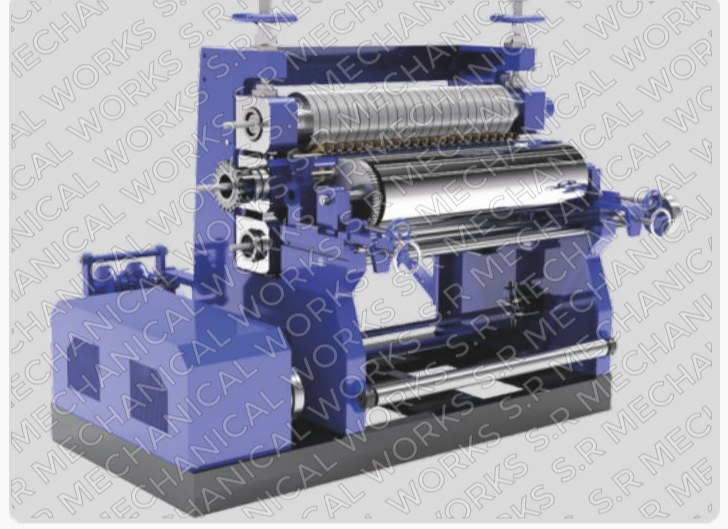

VERTICAL TYPE CORRUGATION MACHINE

Machine Specification

Size	32"	32"	45"	52"	62"
Motor H.P.	2.0	3.0	3.0	5.0	7.5
Heating load (KW)	13	15	18	18	21
Output RE/PM	50	50	50	50	50

This is another corrugation machine which is also efficient and productive, The flute rolls are perfectly there by given an even impression of the board manual operated twin shaft reel stand with to unwinding shaft are provided with machine. High machine is sturdy in construction simple to operate and easy in handling.

Hydraulic Reel Stand Has Been Equipped With Branded Electrical, Siemens, And Mechanical Components Providing Maximum Efficiency & Minimum Downtime.

VALUE FOR MONEY

We Deliver Quality High - End Product That Are Quite Affordable And Will Not Let Cost Become A Major Factor While Setting Up Your Desired Board Plant.

ROBUST ENGINEERING

Built From High - Quality Components, This Machine is Designed to Work For Countless Hours Without Compromising With The Plant Performance And Speed.

MINIMUM CHANGEOVER TIME

High Quality A grade C.I casting is used Branded electricals like Siemens, Heavy electro magnetic clutch Laser sensors & Shafts, double helical steel gears both inside and outside & Mechanical components providing maximum efficiency & Minimum Downtime.