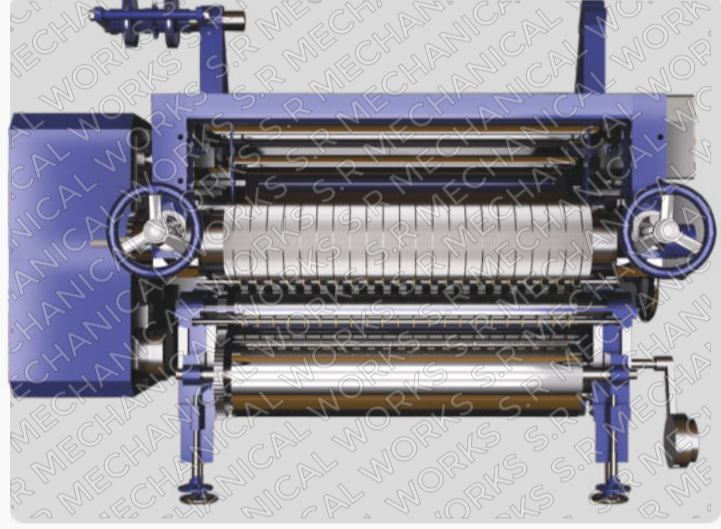

VERTICAL TYPE CORRUGATION MACHINE

Machine Specification

Size	32"	32"	45"	52"	62"
Motor H.P.	2.0	3.0	3.0	5.0	7.5
Heating load (KW)	13	15	18	18	21
Output RE/PM	50	50	50	50	50

This is another corrugation machine which is also efficient and productive, The flute rolls are perfectly there by given an even impression of the board manual operated twin shaft reel stand with to unwinding shaft are provided with machine. High machine is sturdy in construction simple to operate and easy in handling.

Hydraulic Reel Stand Has Been Equipped With Branded Electrical, Siemens, And Mechanical Components Providing Maximum Efficiency & Minimum Downtime.

VALUE FOR MONEY

We Deliver Quality High - End Product That Are Quite Affordable And Will Not Let Cost Become A Major Factor While Setting Up Your Desired Board Plant.

ROBUST ENGINEERING

Built From High - Quality Components, This Machine is Designed to Work For Countless Hours Without Compromising With The Plant Performance And Speed.

MINIMUM CHANGEOVER TIME

High Quality A grade C.I casting is used Branded electricals like Siemens, Heavy electro magnetic clutch Laser sensors & Shafts, double helical steel gears both inside and outside & Mechanical components providing maximum efficiency & Minimum Downtime.